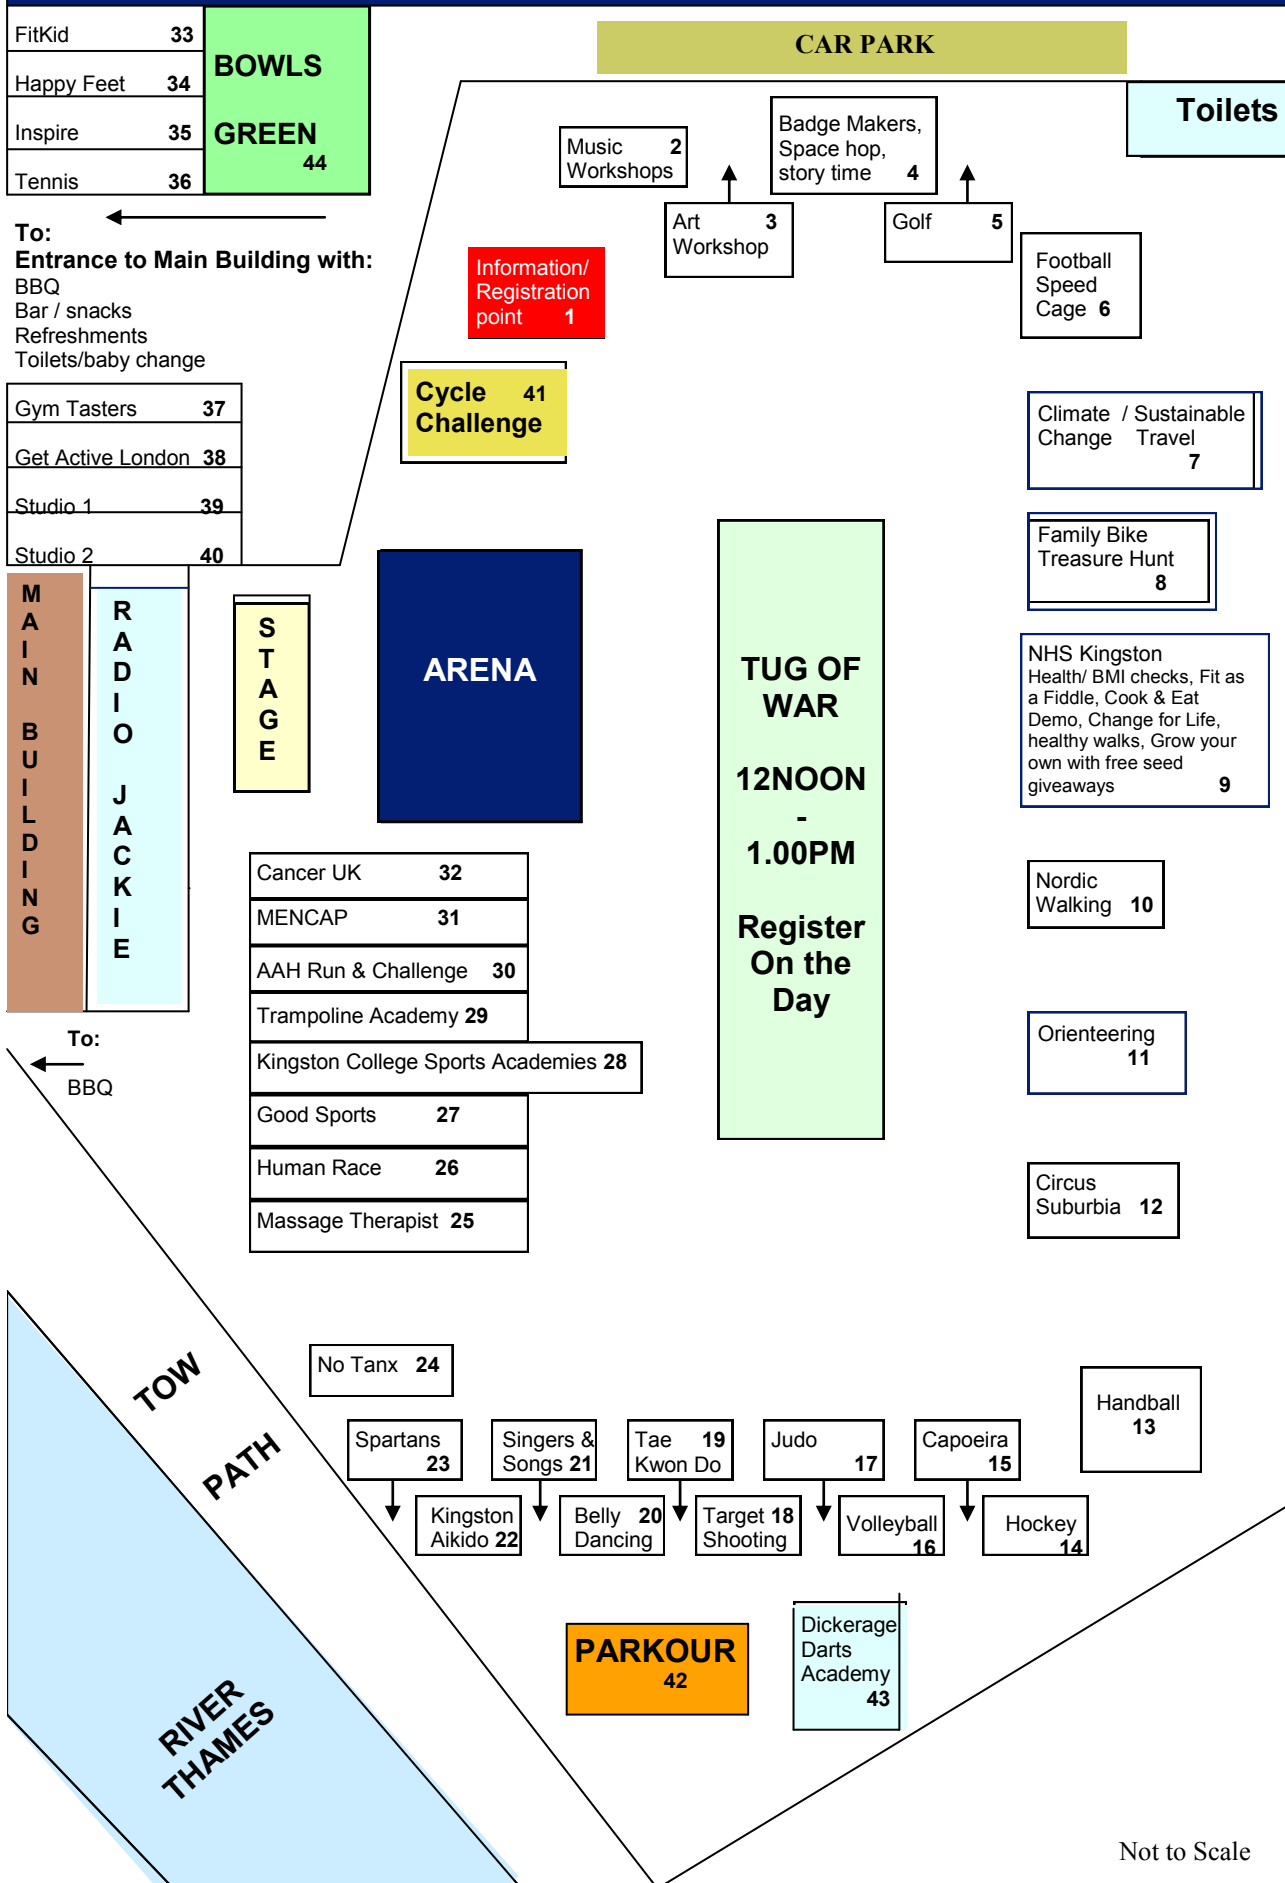

ACTIVITY MAP FOR GO KINGSTON 2010

Not to Scale